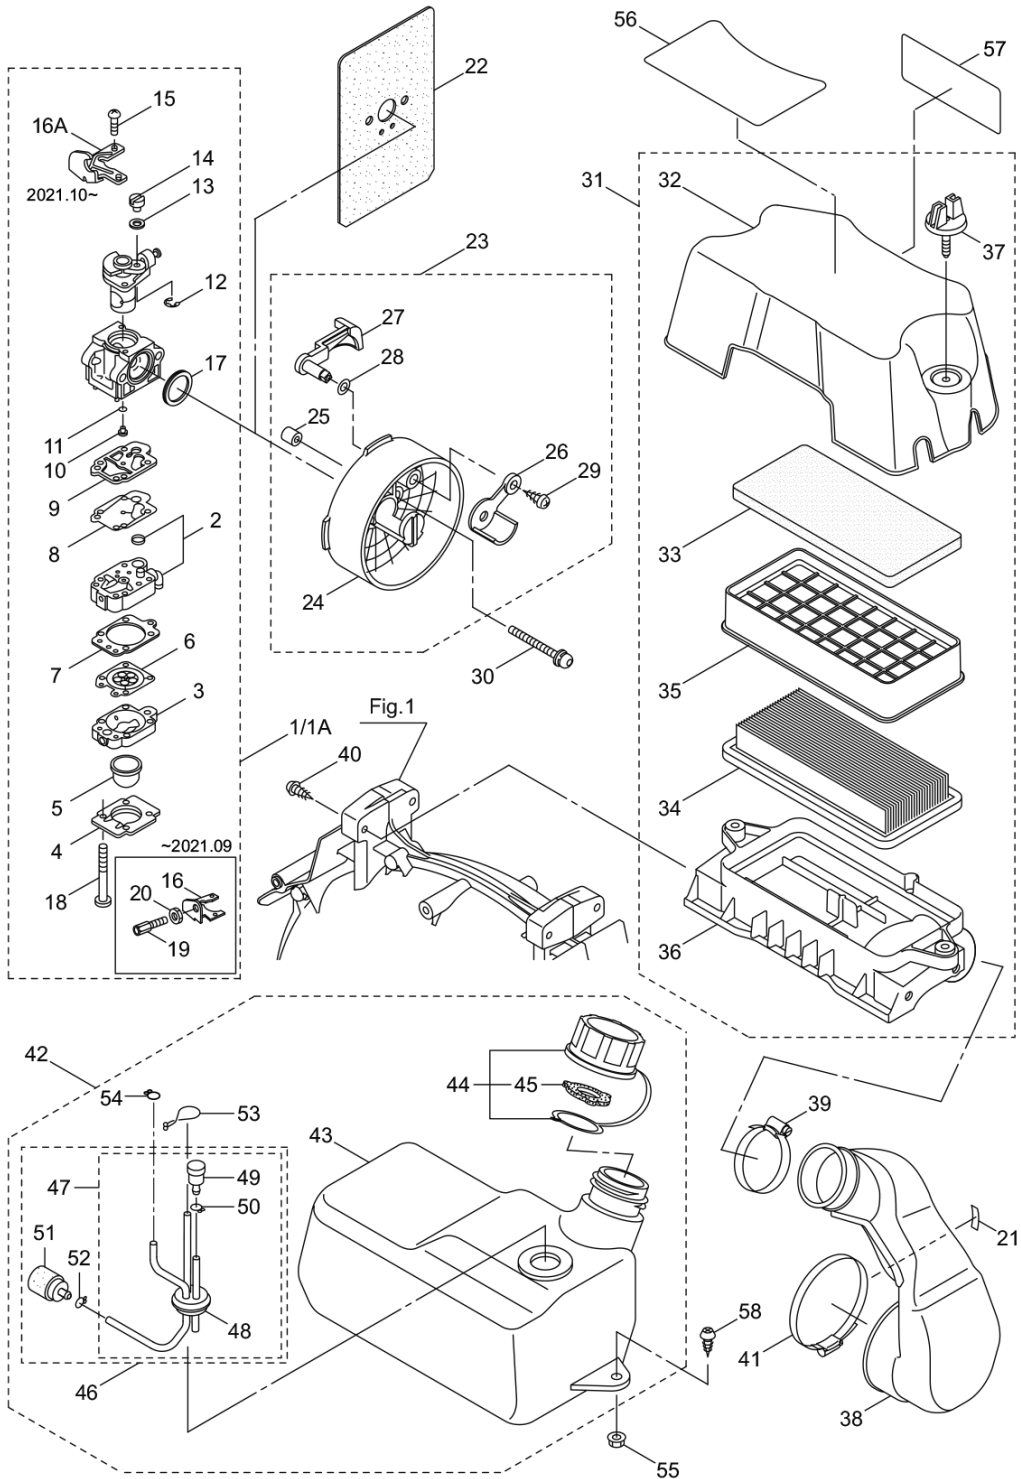

3. BL9000
ENGINE (CARBURETOR, FUEL TANK)

Status	Position	Parts Number	Parts Name	Unit Quantity	Lot Order Quantity	Remarks		Maker code
	1	276045	CABURETOR ASSY	1		Incl.2-20 ~2021.09		
	1A	248521	CARBURETOR ASSY	1		Incl.2-18 2021.10~		
	2	263739	CARBURETOR BODY	1				
	3	262991	PURGE BODY	1				
	4	262992	COVER	1				
	5	261874	PRIMER	1				
	6	283905	DIAPHRAGM METERRING	1				
	7	262993	GASKET	1				
	8	262994	DIAPHRAGM	1				
	9	282576	GASKET	1				
	10	286900	JET	1				
	11	261871	O-RING	1				
	12	261876	RING	1				
	13	264678	WASHER	1	5			
	14	261658	SWIVEL	1				
	15	261875	SCREW	1				
	16	264677	BRACKET	1		~2021.09		
	16A	248327	BRACKET	1		2021.10~		
	17	261657	PACKING	1				
	18	262996	SCREW	4	5			
	19	261877	SCREW	1				
	20	261878	NUT	1	5			
	21	277762	LABEL	1				
	22	555091	GASKET	1				
	23	276150	CASE ASSY	1		Incl.24-29		
	24	276151	CASE BODY	1				
	25	277830	SLEEVE	2				
	26	276152	DISC	1				
	27	276153	LEVER	1				
	28	284816	WASHER	1	5	6.4x11x0.15		
	29	269032	SCREW	1	5			
	30	274106	BOLT	2	1	M5x55		
	31	276463	AIR CLEANER BOX ASSY	1		Incl.32-37		
	32	276155	AIR CLEANER BOX COVER	1				
	33	276143	ELEMENT	1				
	34	276139	AIR CLEANER	1				
	35	276157	AIR CLEANER BOX ASSY	1				
	36	276159	AIR CLEANER BOX ASSY	1				
	37	276999	BOLT	2				
	38	276161	INTAKE PIPE	1				
	39	277547	CLAMP ASSY	1		#55