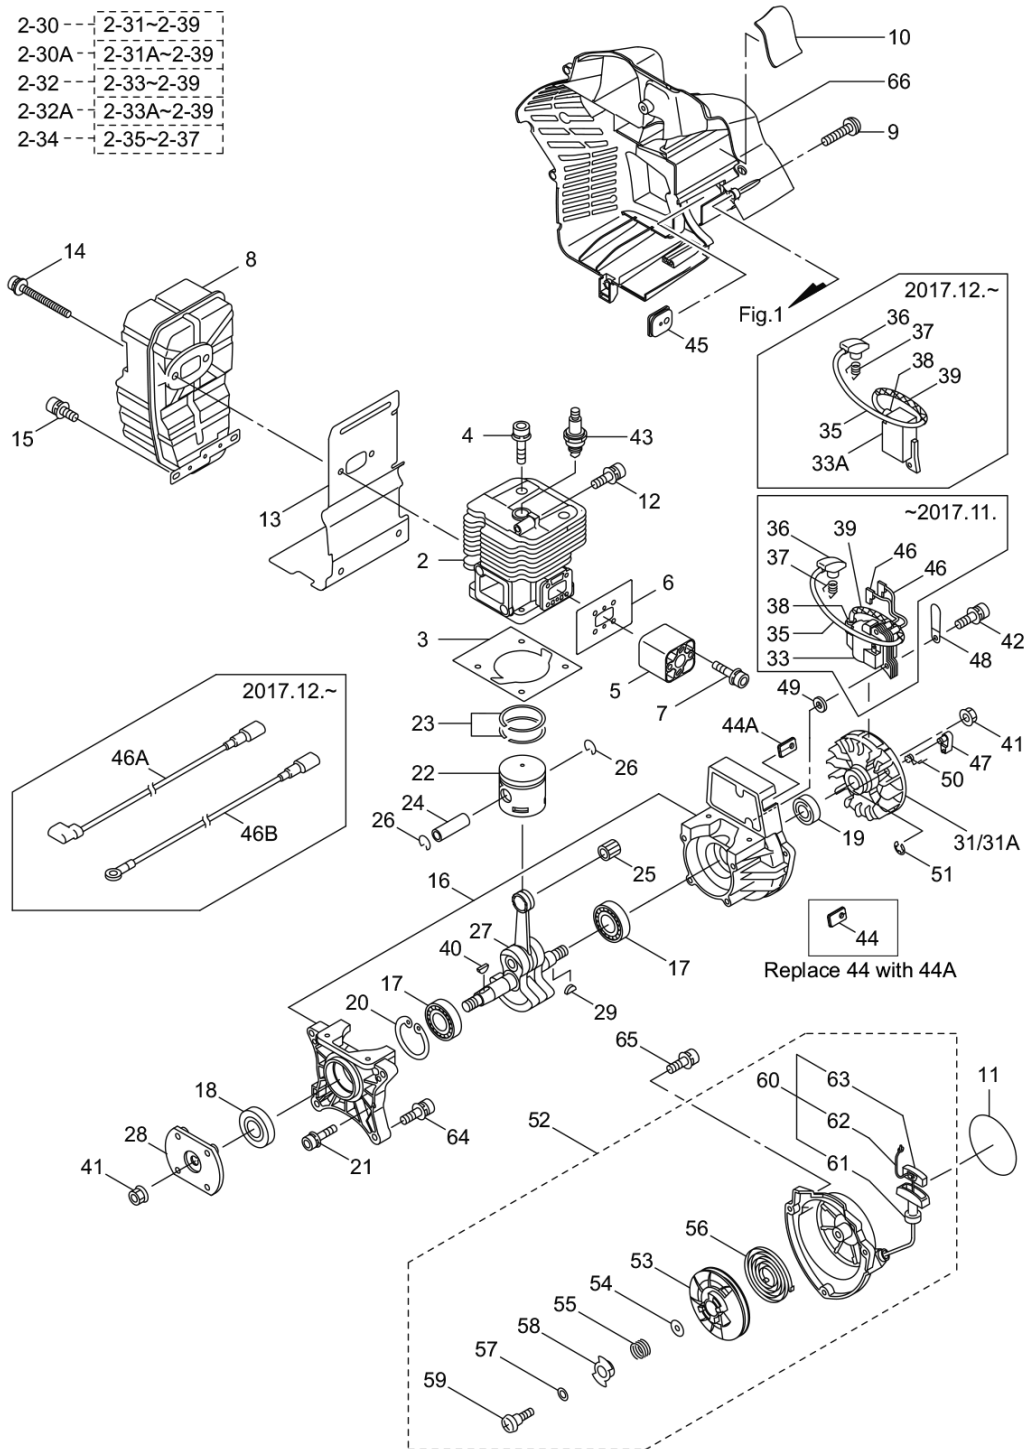

2. BL9000
ENGINE (CYLINDER, CRANKCASE)

2-30	2-31~2-39
2-30A	2-31A~2-39
2-32	2-33~2-39
2-32A	2-33A~2-39
2-34	2-35~2-37

※ 30+46(2) are interchangeability 30A+46A+46B and in combination.